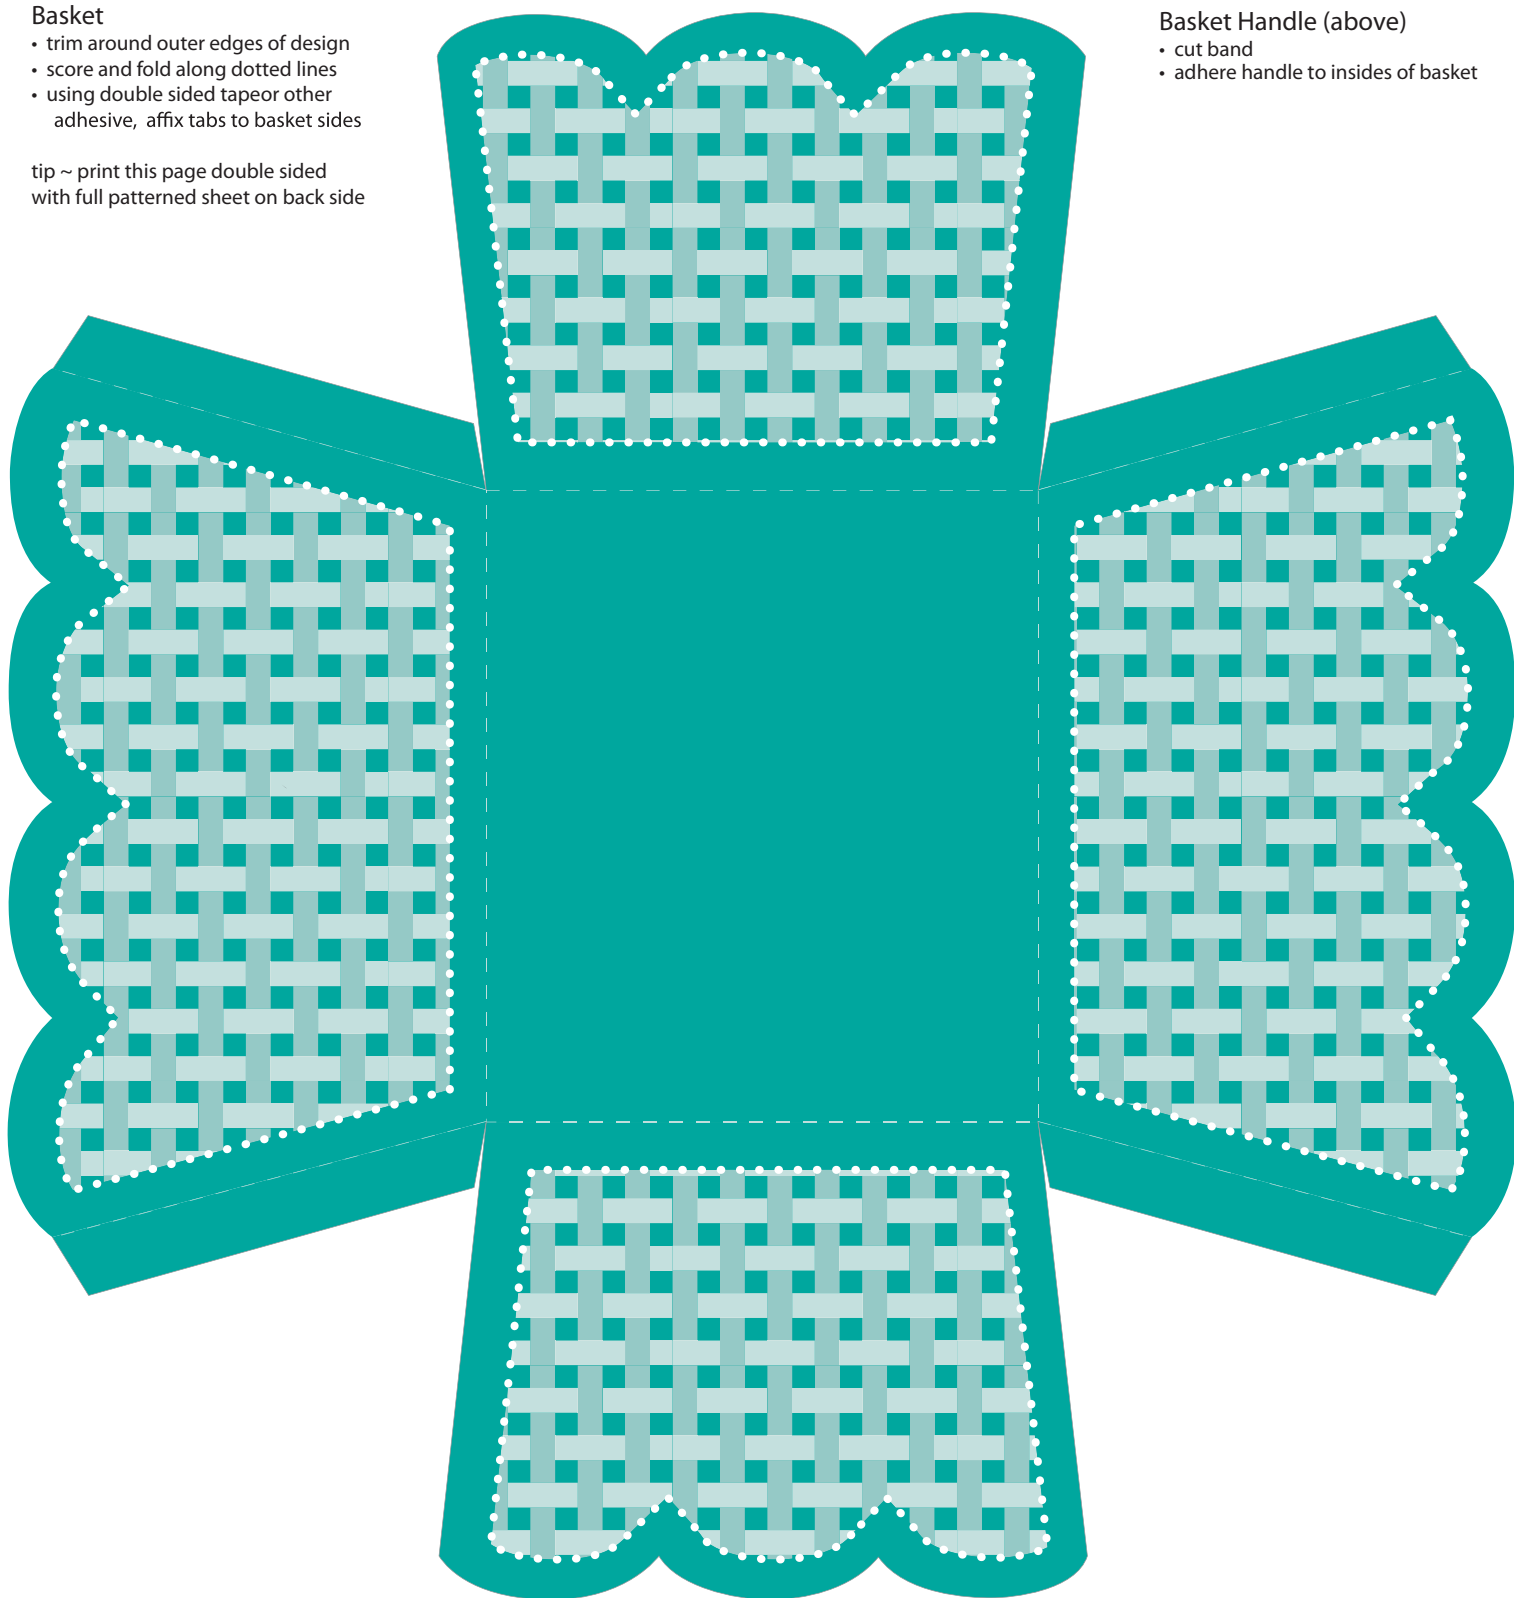

Basket

- trim around outer edges of design
- score and fold along dotted lines
- using double sided tape or other adhesive, affix tabs to basket sides

tip ~ print this page double sided
with full patterned sheet on back side

Basket Handle (above)

- cut band
- adhere handle to insides of basket

paper & cake

PRINTABLE PARTYWARE

Basket

- trim around outer edges of design
- score and fold along dotted lines
- using double sided tape or other adhesive, affix tabs to basket sides

tip ~ print this page double sided
with full patterned sheet on back side

Basket Handle (above)

- cut band
- adhere handle to insides of basket